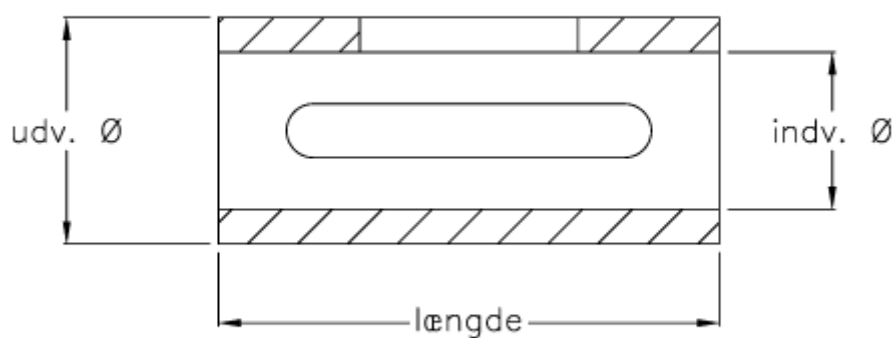

# Data Sheet

Article number: 39281928

Description: Bush 19/28 incl. keys

## Measures

---

Description = 19/28

Internal diameter = 19

Length = 40

Outer diameter = 28